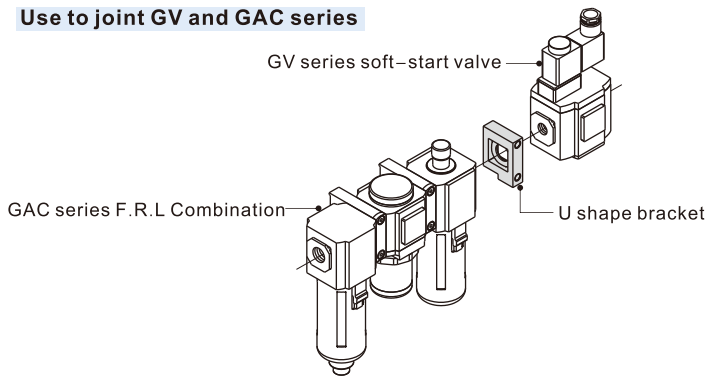

Joint accessories—Bracket

How to select the bracket

Bracket name	Code	Photo	Adapt accessories model		
T shape bracket	GA200T-P1		GV200	GZ200	GA200\GT200
	GA300T-P1		GV300	GZ300	GA300
	GA400T-P1		GV400	GZ400	GA400\GA500
	GA600T-P1		-	-	GA600
L shape bracket	GA200L-P1		GV200	GZ200	GA200\GT200
	GA300L-P1		GV300	GZ300	GA300
	GA400L-P1		GV400	GZ400	GA400\GA500
	GA600L-P1		-	-	GA600
U shape bracket	GA200U-P1		GV200	GZ200	GA200\GT200
	GA300U-P1		GV300	GZ300	GA300
	GA400U-P1		GV400	GZ400	GA400\GA500
	GA600U-P1		-	-	GA600

How to use the bracket

Use to joint GV and GAC series

Use to joint GZ and GAC series

Use to joint GA and GAC series

Use to joint GZ, GV and GAC series