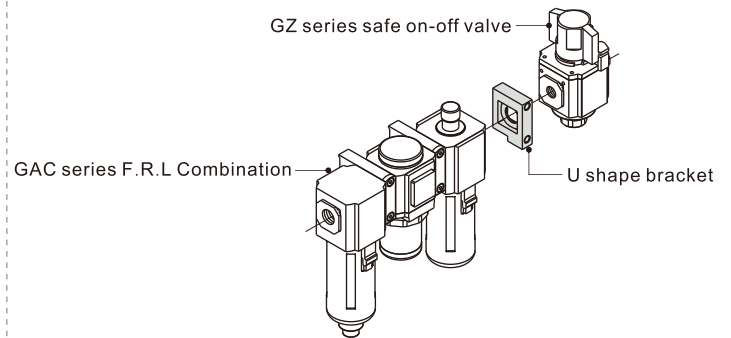

Joint accessories—Bracket

How to select the bracket

Bracket name	Code	Photo	Adapt accessories model		
T shape bracket	GA200T-P1		GV200	GZ200	GA200\GT200
	GA300T-P1		GV300	GZ300	GA300
	GA400T-P1		GV400	GZ400	GA400\GA500
	GA600T-P1		-	-	GA600
L shape bracket	GA200L-P1		GV200	GZ200	GA200\GT200
	GA300L-P1		GV300	GZ300	GA300
	GA400L-P1		GV400	GZ400	GA400\GA500
	GA600L-P1		-	-	GA600
U shape bracket	GA200U-P1		GV200	GZ200	GA200\GT200
	GA300U-P1		GV300	GZ300	GA300
	GA400U-P1		GV400	GZ400	GA400\GA500
	GA600U-P1		-	-	GA600

How to use the bracket

Use to joint GV and GAC series

Use to joint GZ and GAC series

Use to joint GA and GAC series

Use to joint GZ, GV and GAC series